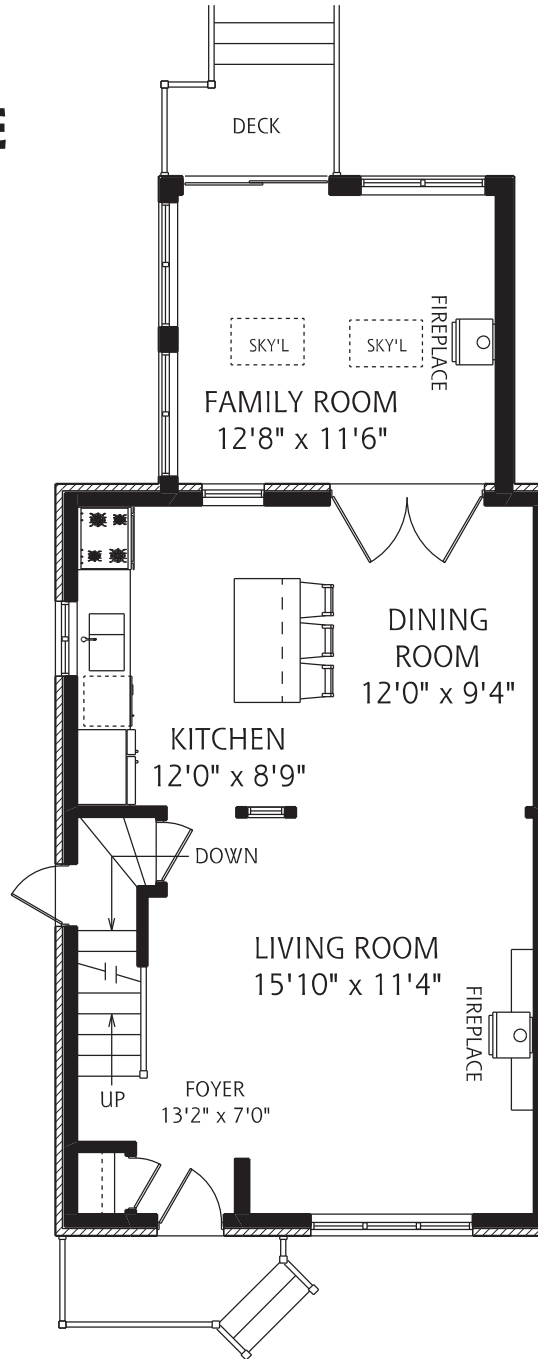

189 DONLEA DRIVE

MICHELLE WAY

LOWER LEVEL
600 SQUARE FEET

MAIN FLOOR
775 SQUARE FEET

SECOND FLOOR
600 SQUARE FEET

ALL MEASUREMENTS SHOULD BE CONSIDERED APPROXIMATE