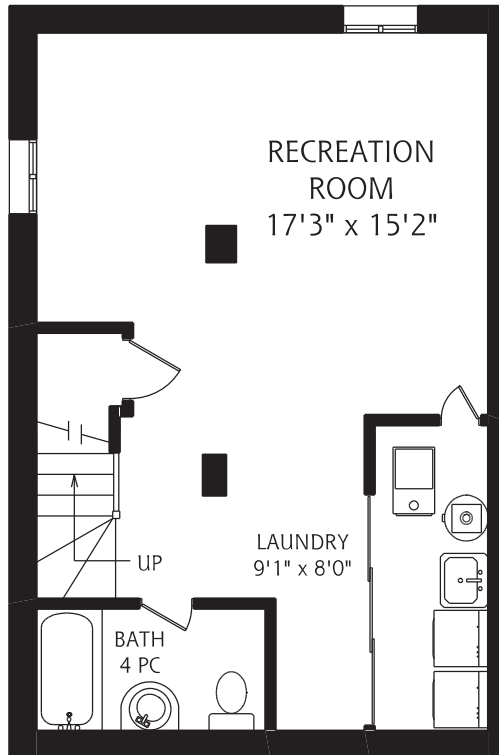

189 DONLEA DRIVE

MICHELLE WAY

LOWER LEVEL
600 SQUARE FEET

MAIN FLOOR
775 SQUARE FEET

SECOND FLOOR
600 SQUARE FEET

ALL MEASUREMENTS SHOULD BE CONSIDERED APPROXIMATE