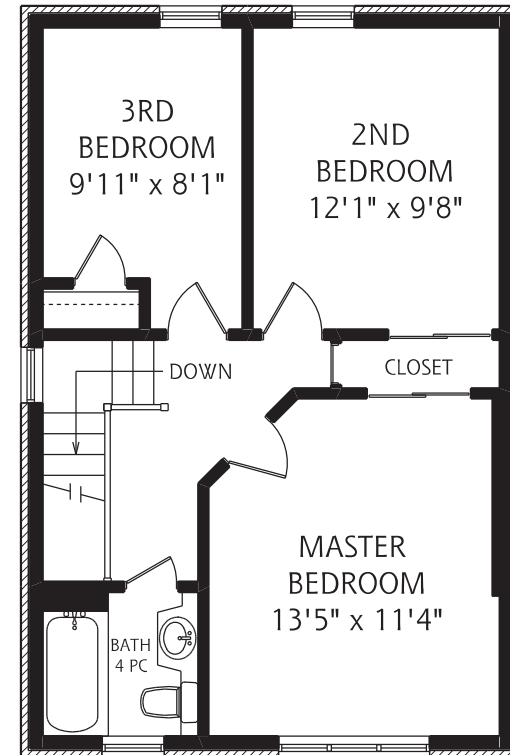

189 DONLEA DRIVE

MICHELLE WAY

LOWER LEVEL
600 SQUARE FEET

MAIN FLOOR
775 SQUARE FEET

SECOND FLOOR
600 SQUARE FEET

ALL MEASUREMENTS SHOULD BE CONSIDERED APPROXIMATE