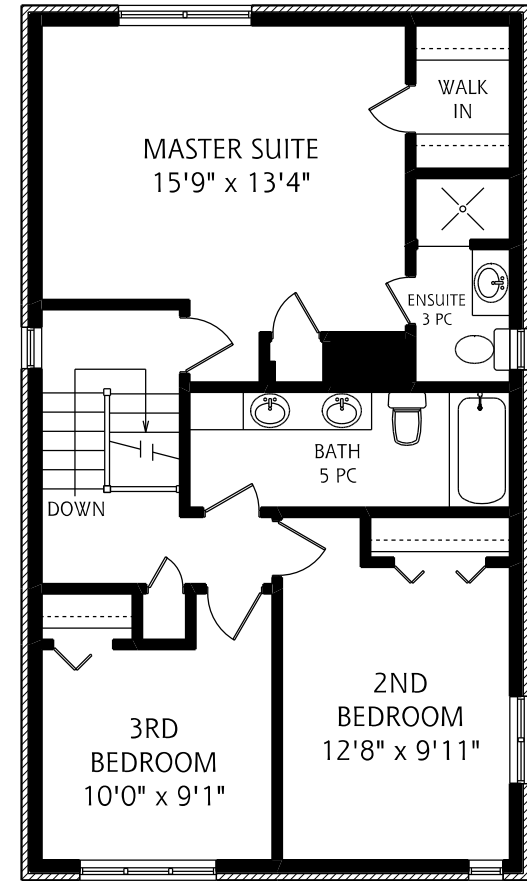

224 BRIAR HILL AVENUE

GROUND FLOOR
700 SQUARE FEET

MAIN FLOOR
840 SQUARE FEET

SECOND FLOOR
840 SQUARE FEET

ALL MEASUREMENTS SHOULD BE CONSIDERED APPROXIMATE