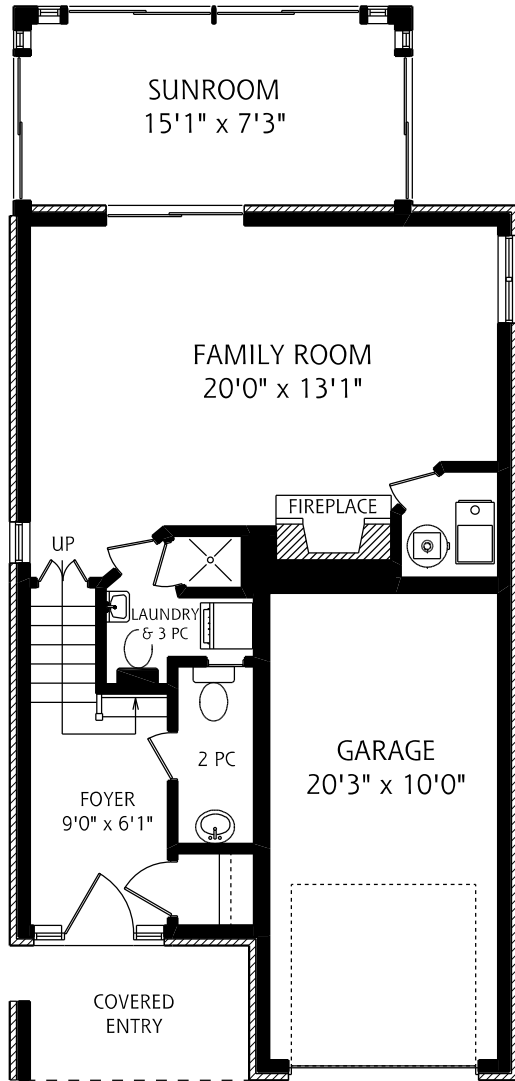

224 BRIAR HILL AVENUE

GROUND FLOOR
700 SQUARE FEET

MAIN FLOOR
840 SQUARE FEET

SECOND FLOOR
840 SQUARE FEET

ALL MEASUREMENTS SHOULD BE CONSIDERED APPROXIMATE