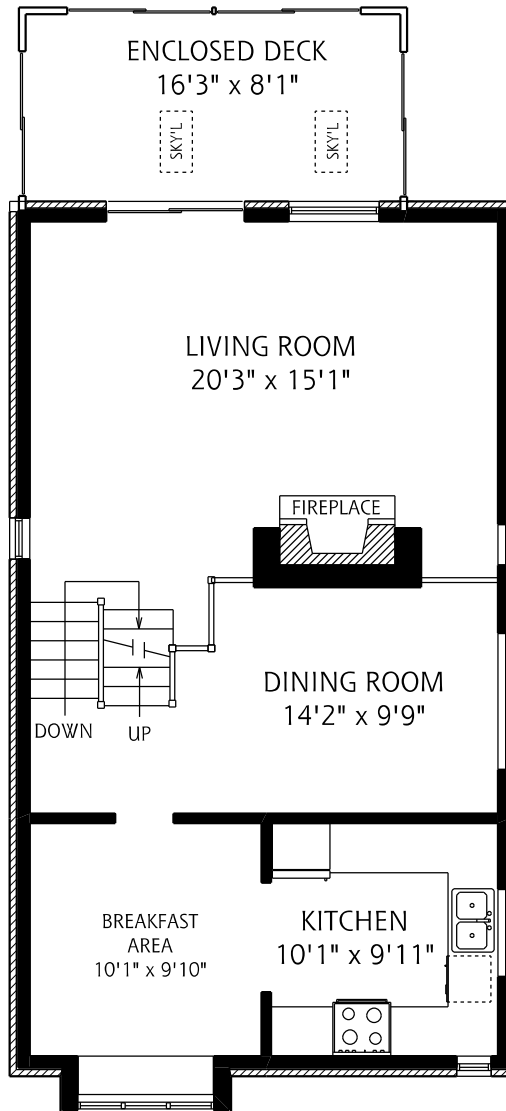

224 BRIAR HILL AVENUE

GROUND FLOOR
700 SQUARE FEET

MAIN FLOOR
840 SQUARE FEET

SECOND FLOOR
840 SQUARE FEET

ALL MEASUREMENTS SHOULD BE CONSIDERED APPROXIMATE