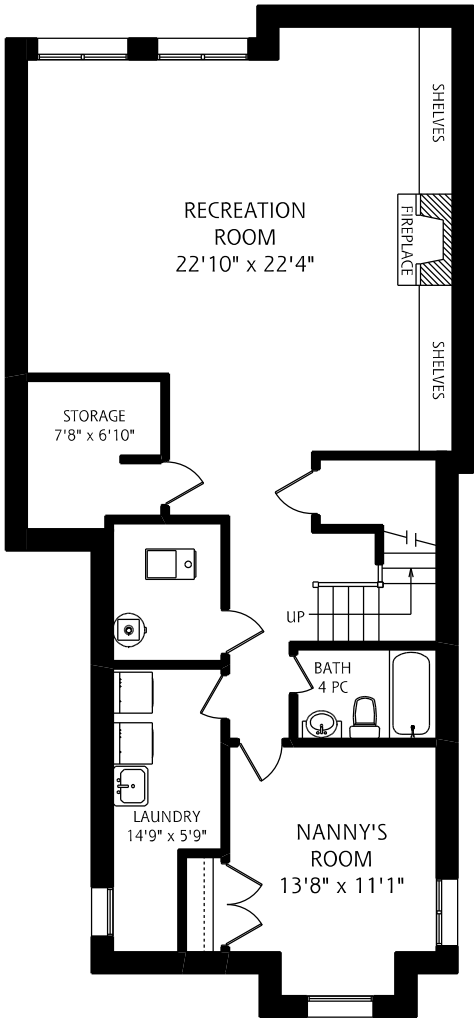

643 BROADWAY AVENUE

LOWER LEVEL
1,245 SQUARE FEET