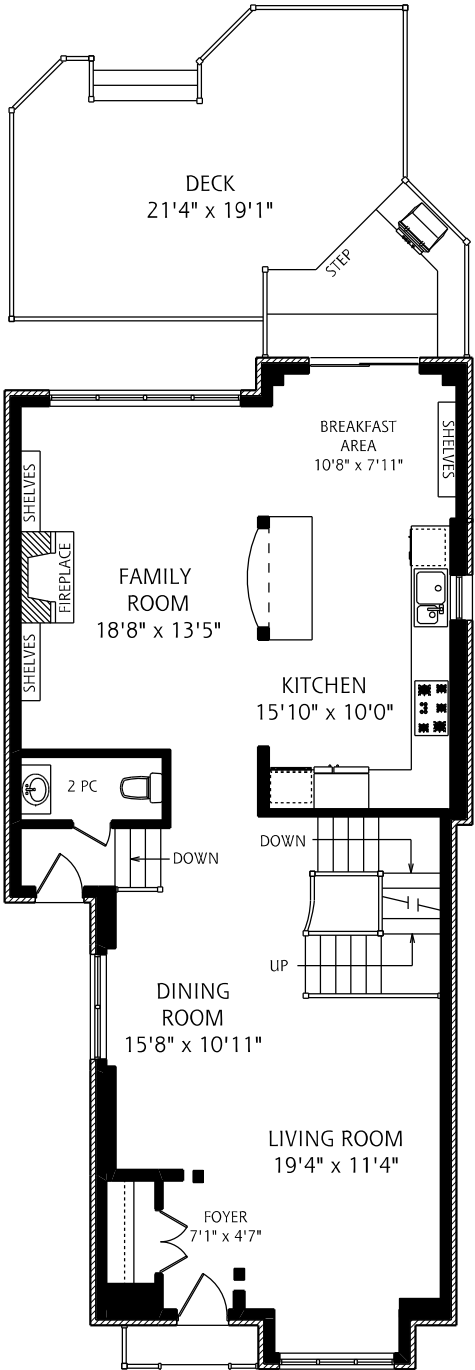

MAIN FLOOR
1,245 SQUARE FEET