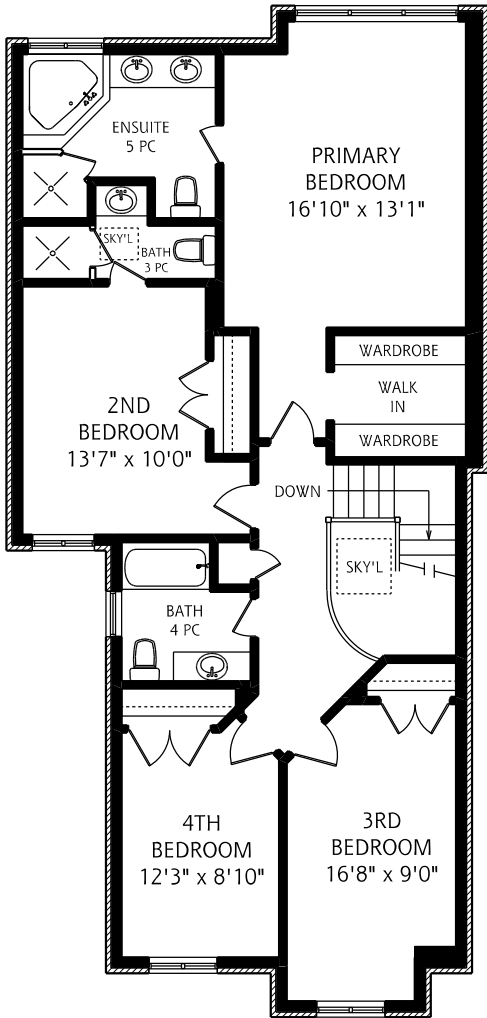

SECOND FLOOR
1,245 SQUARE FEET