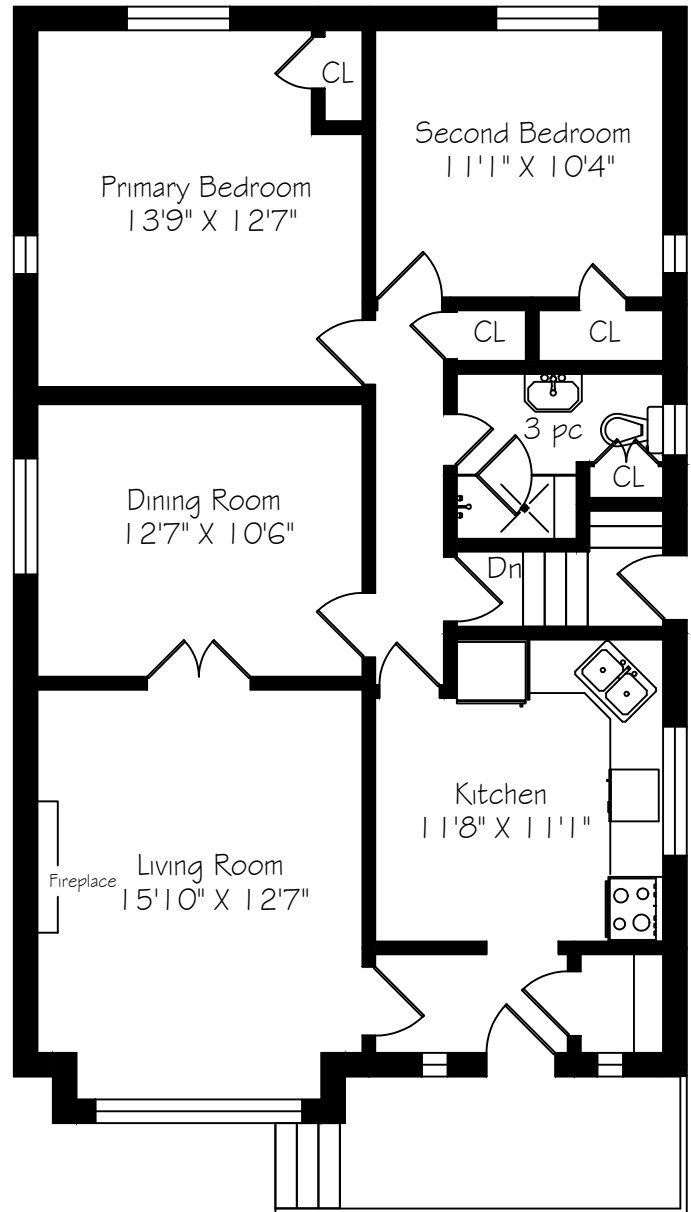

111 Sutherland Drive

Measurements and Calculations are approximate
To be used as guidelines only
www.measuredup.ca

Lower Level
915 Square Feet

Main Floor
1098 Square Feet