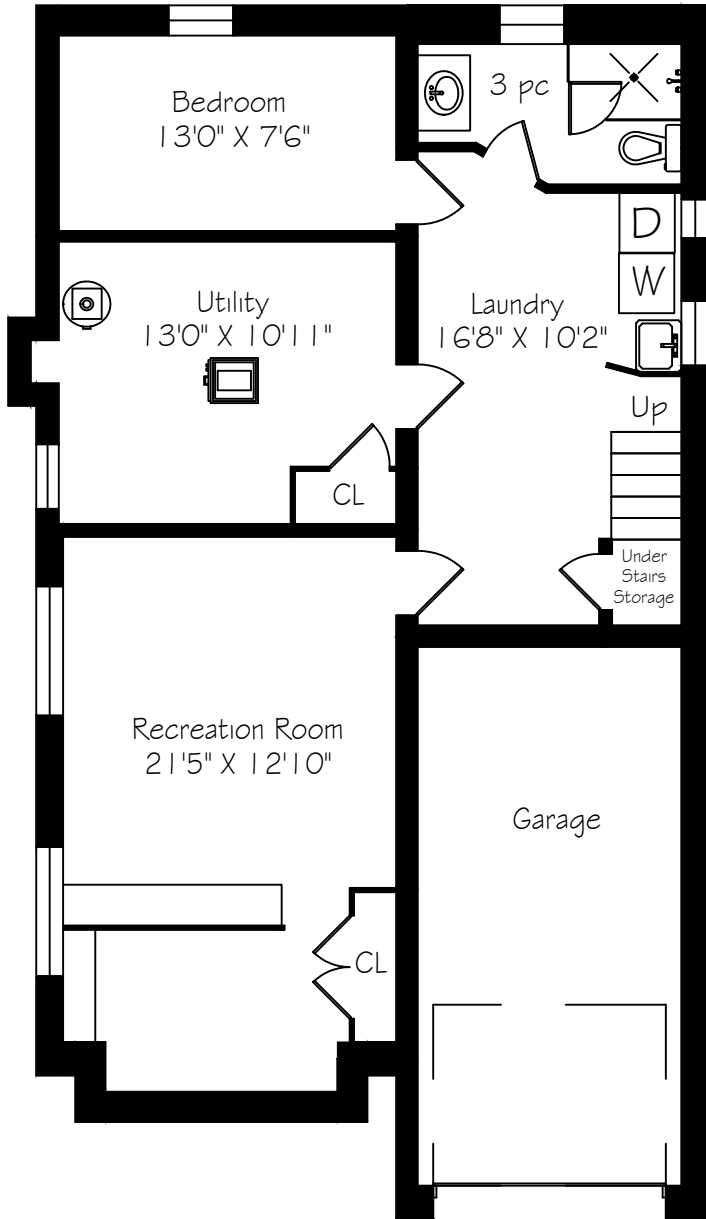

111 Sutherland Drive

Measurements and Calculations are approximate
To be used as guidelines only
www.measuredup.ca

Lower Level
915 Square Feet

Main Floor
1098 Square Feet